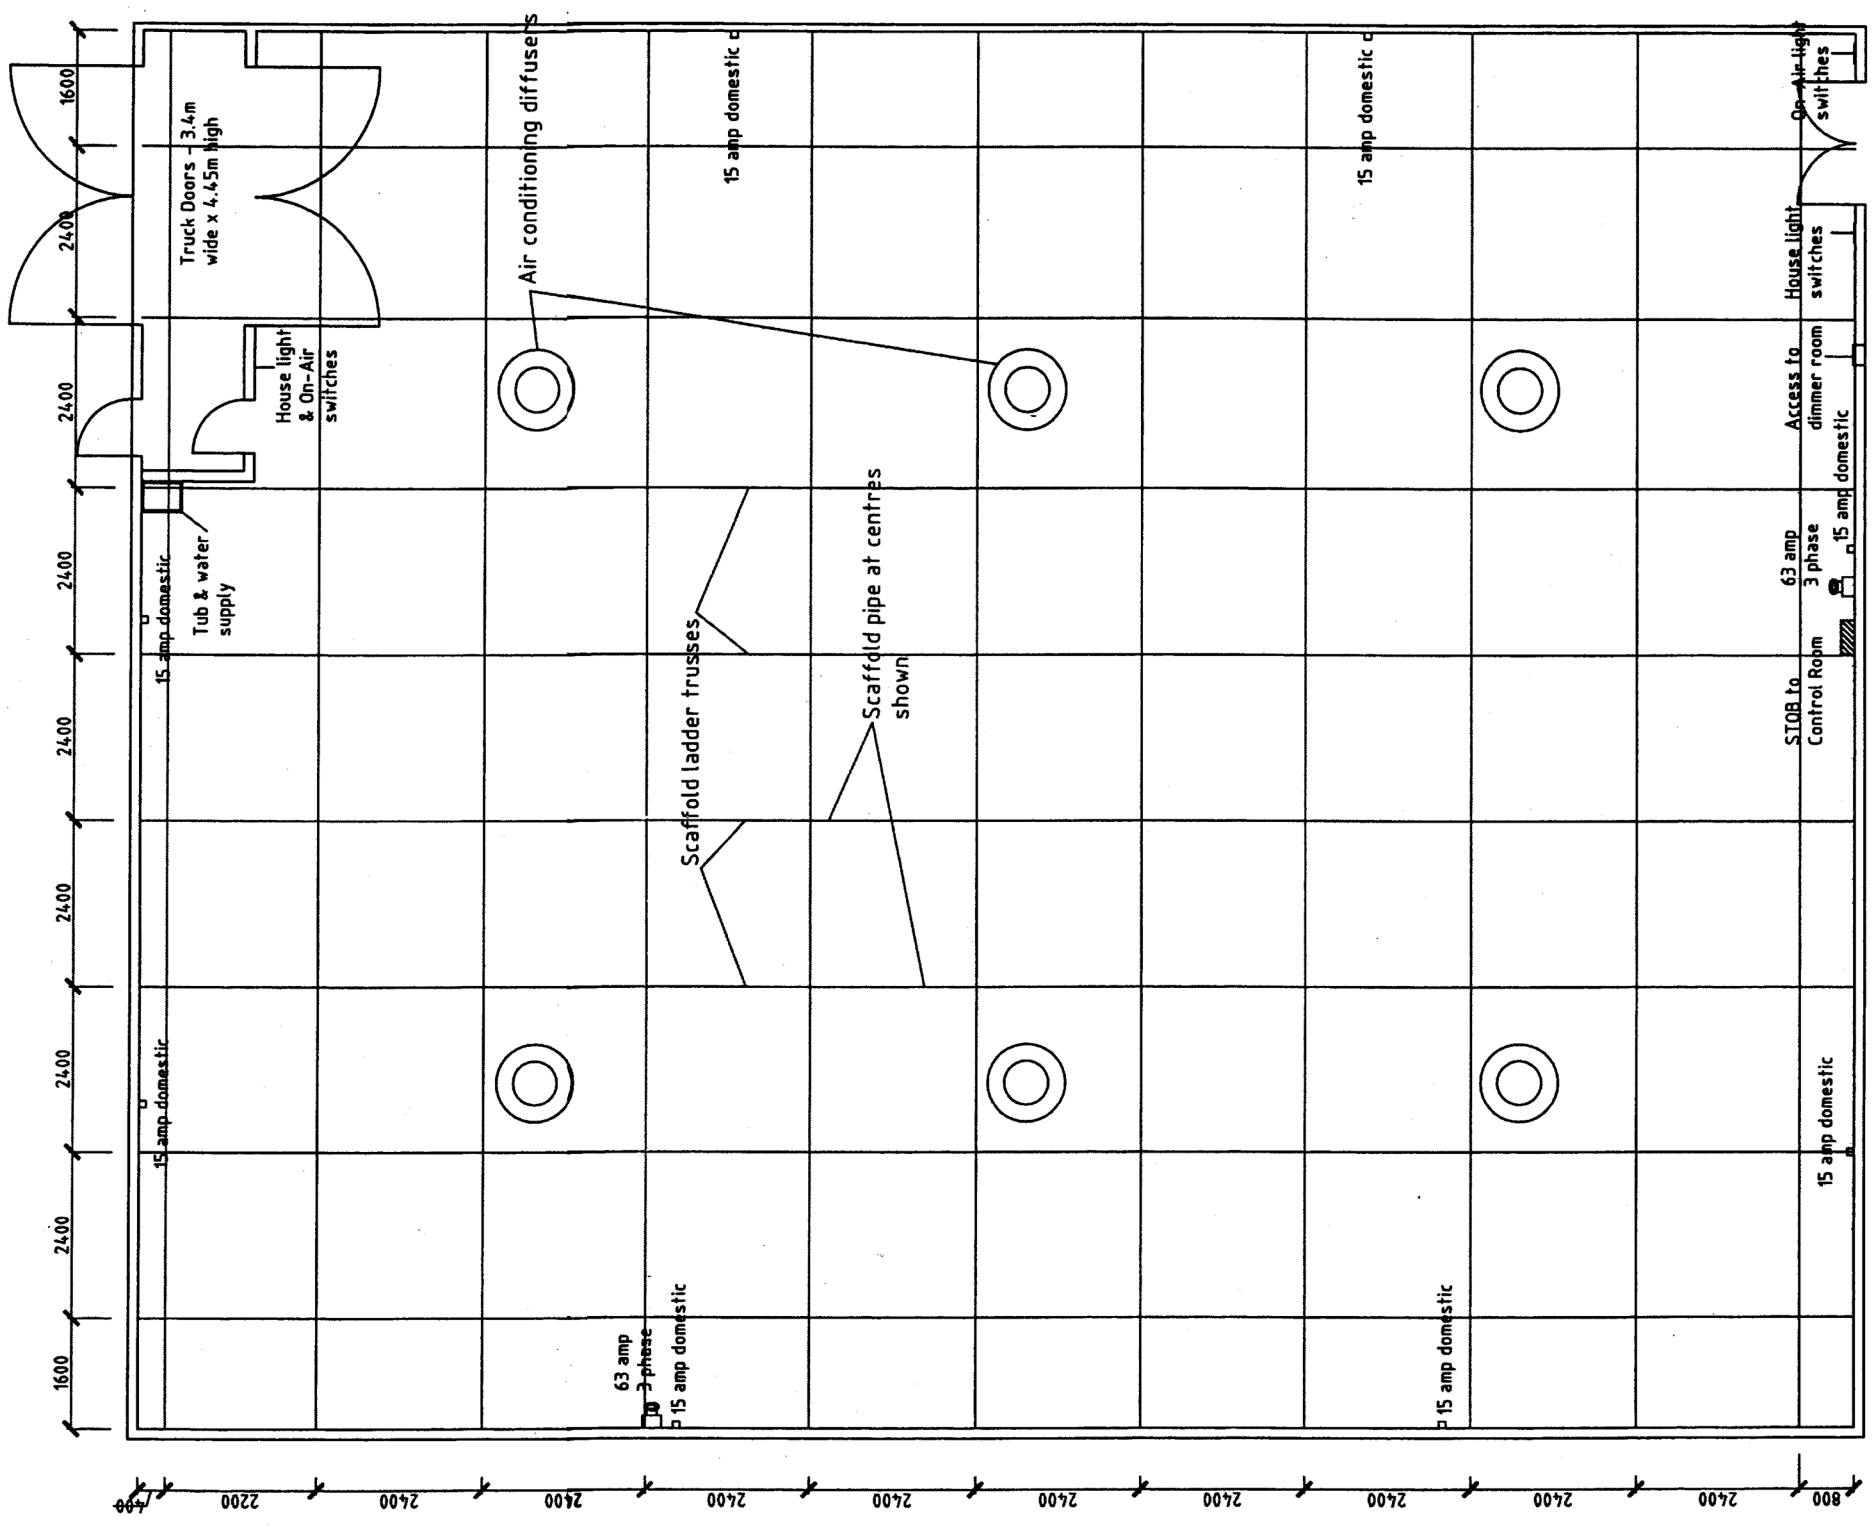

STUDIO 1 & 2
Production Amenity
Areas
Scale 1:200

STUDIO 2
20m x 25m
500 sqm

STUDIO 1
20m x 35m
700 sqm

STUDIO TWO FLOOR PLAN Scale: 1:100